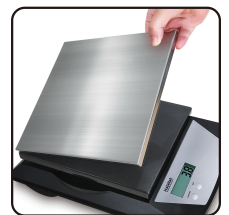

FP-061-2,5,10 Utility Scale

- Removable Stainless steel platform
- Auto-on and auto off function
- Tare (add-on) function
- Low battery indicator

LCD size: W63.0 x H17.7 mm

Platform material: Stainless steel

Platform Size: 180 x 180 mm

Product dimension: 265 x 210 x 59 mm

Unit: kg, lb, oz

Power by:

1 x 9V (6LR61) alkaline battery;
1 x 9V (100mA) AC/DC adapter
(both not included)

Durable and removable stainless steel platform